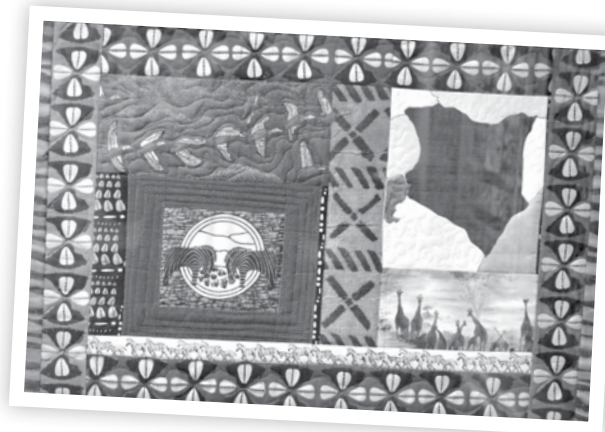

Kenya Quilt / Adrienne Yorinks

BURNS ROAD RECREATION CENTER AUDITORIUM

LOCATION:

4404 Burns Road, Palm Beach Gardens, FL 33410

EXHIBIT HOURS: Hours may vary; please call 630-1100 for available viewing hours.

Adrienne Yorinks
"Stitched in Cloth"

Quilts & Fiber Art
April 2 – May 23, 2018

Special Event:

Gallery Talk & Fabric Collage Workshop for Children
Tuesday, May 15 | 3:00pm | See Youth Art, pg 7, for details.

SANDHILL CRANE GOLF CLUBHOUSE

LOCATION:

11401 Northlake Blvd, Palm Beach Gardens, FL 33412

EXHIBIT HOURS: Sunday - Tuesday, 8:00am-6:00pm;
Wednesday - Saturday, 8:00am-8:00pm

Henriett Anri Michel
"Digesting My Memories"

Oil & Acrylic Paintings
April 18 - May 30, 2018

Artist Reception: Sunday, April 22 | 5:00-7:00pm